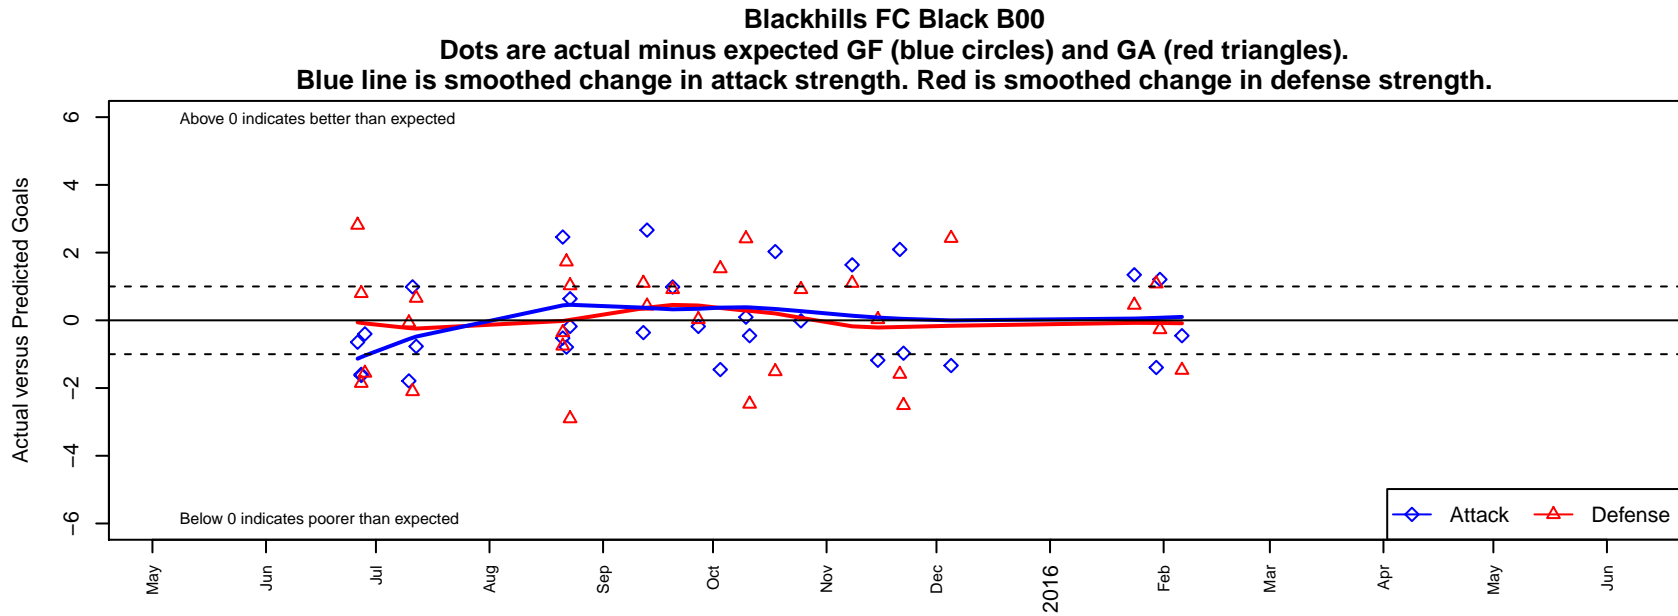

**attack and defense variance (black dot)
relative to other teams
and top 10 in region**

**attack and defense rating
relative to others at age
and all opponents in last 13 months**

Blackhills FC Black B00

Blackhills FC
Olympia, WA
B00 total strength=1300
attack=8.64 defense=3.71
fall league = RCL B00 Div 3

alt names used:
Blackhills FC B00 Black A
BLACKHILLS FC B 00 BLACK A (WA)
Blackhills FC B 00 Black A
BLACKHILLS FC B 00 BLACK A (WA)
Blackhills FC B 00 Black A

Venues played:
2015 Capital Cup BU15
2015 Nike Crossfire Challenge Gold Group U15
2015 REDAPT Cup Silver U15
2015 RCL B00 Div 3
2015 WYS Presidents Cup B00 Division 2