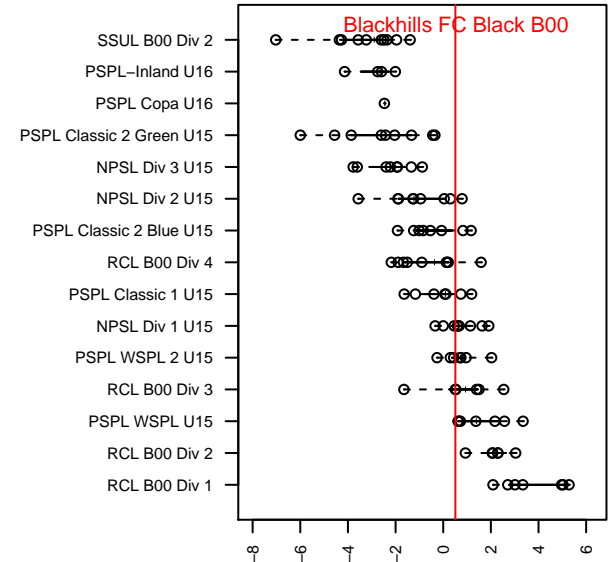

**attack and defense rating
relative to others at age
and all opponents in last 13 months**